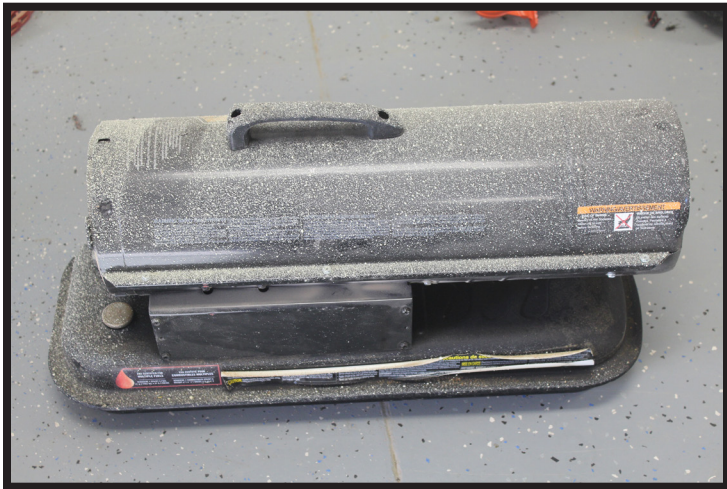

1" Hammer Drill

2" Hammer Drill

Knipco 175,000BTU Heater

Roofing Nailer

Mop Bucket & Mop

24" Magnet

Appliance Cart

Piano Carts